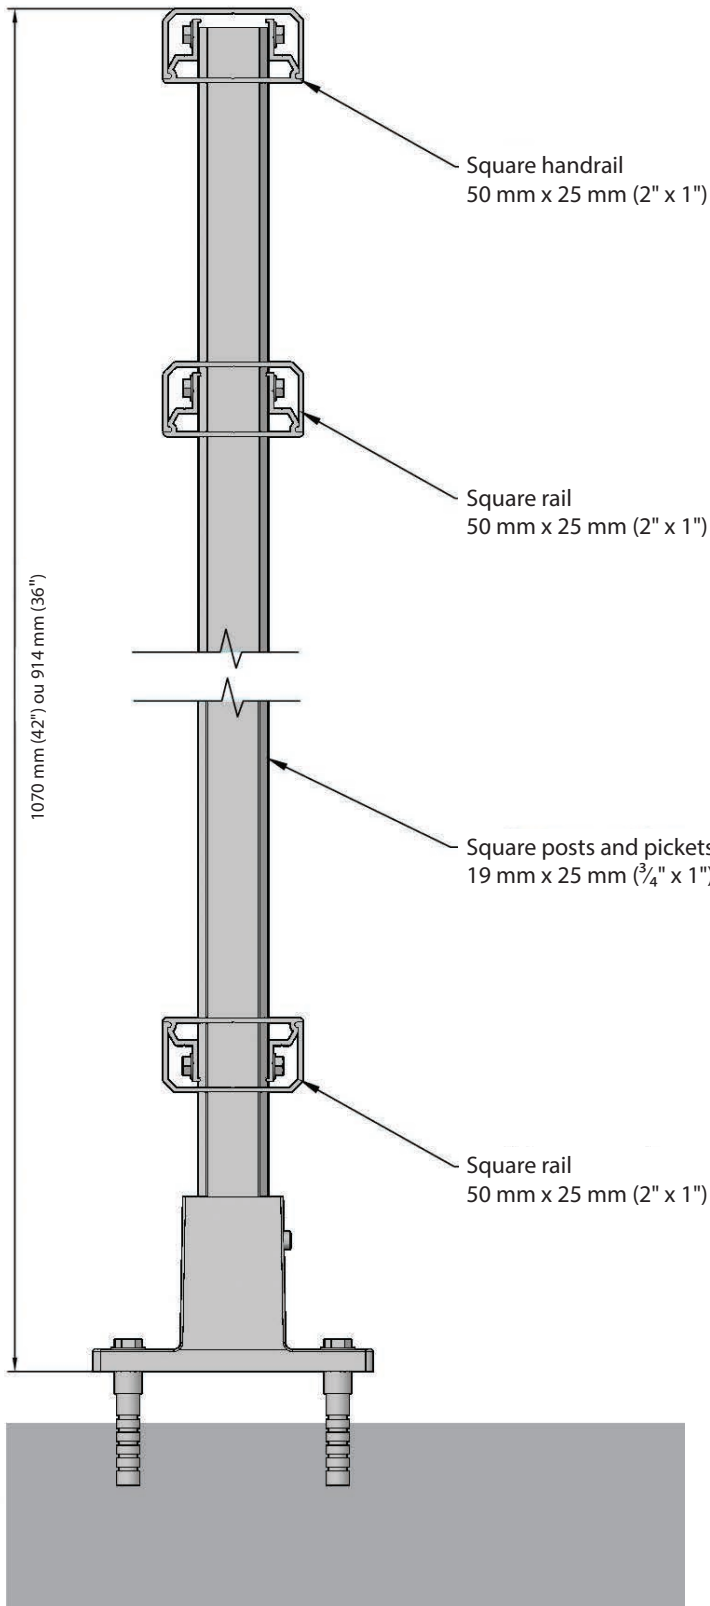

**Railing with double handrail
and pickets of 3/4" x 1"**

COLLECTION B - ALUMINUM WITH PICKETS

MODEL BD075

BD075 ■ Railing with double handrail and pickets of 3/4" x 1"

Type of pickets

Straight pickets

Curved pickets

Type of handrail

Square
50 x 25 mm
(2" x 1")

Rounded
57mm
(2 1/4")

Standard colors

Anodized
grey

Commercial
brown

White

Black